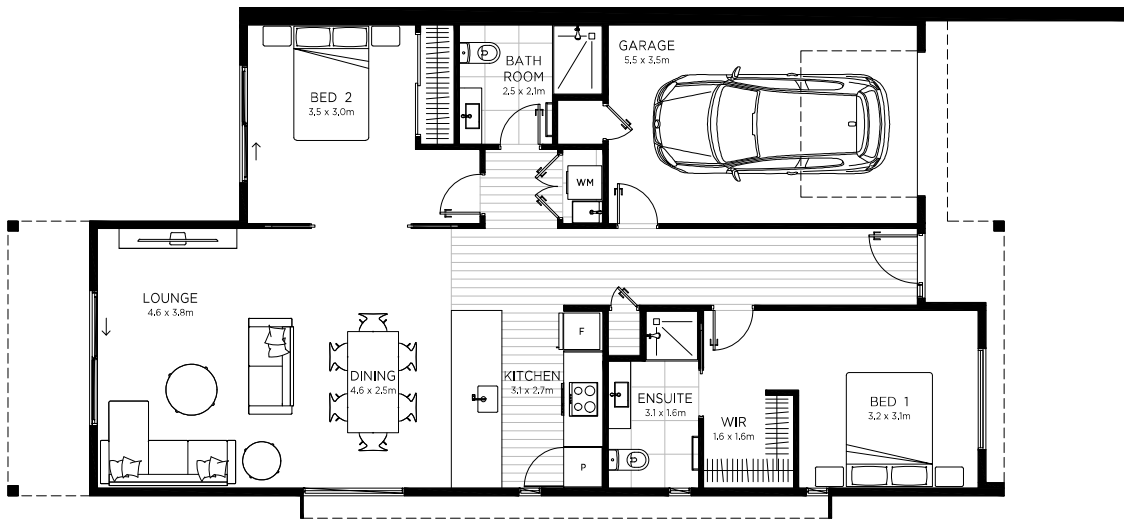

Sample

2 Bedroom

Floor Area (m²)

124

2  2  1 

vividliving.co.nz

The specifications, details and information (including size and layout) set out in the unit plan [above] are indicative only and may be subject to change. The area of the unit is measured from the external face of the external walls to the centreline of any shared walls and to the finished surface of walls shared with common facilities (e.g. risers) and common areas. (Note: This measurement is in accordance with the Property Council's Guide for the Measurement of Residential Properties).