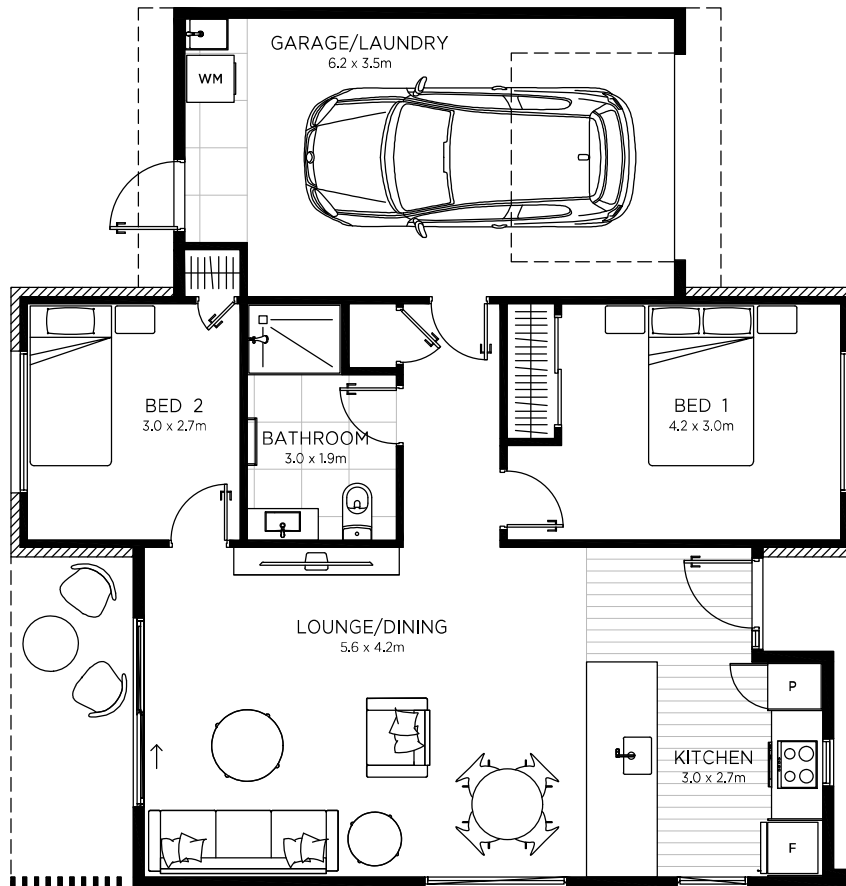

Sample

2 Bedroom

Floor Area (m²)

99

vividliving.co.nz

The specifications, details and information (including size and layout) set out in the unit plan [above] are indicative only and may be subject to change. The area of the unit is measured from the external face of the external walls to the centreline of any shared walls and to the finished surface of walls shared with common facilities (e.g. risers) and common areas. (Note: This measurement is in accordance with the Property Council's Guide for the Measurement of Residential Properties).