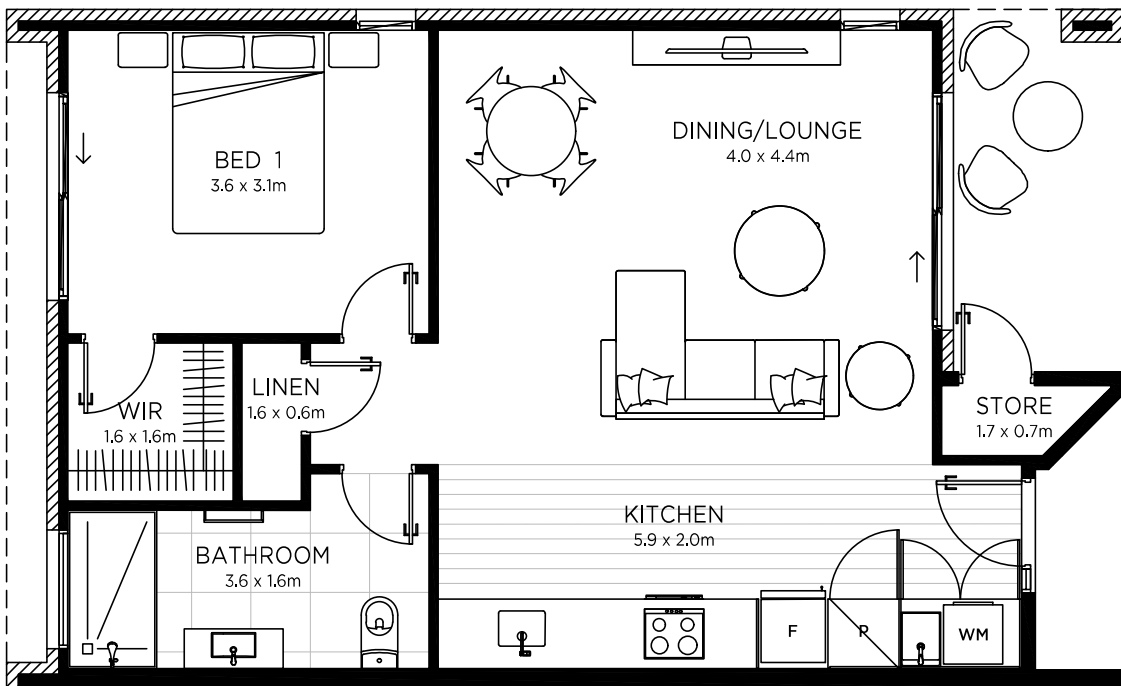

# Sample

## 1 Bedroom

Floor Area (m<sup>2</sup>)

65

[vividliving.co.nz](http://vividliving.co.nz)

The specifications, details and information (including size and layout) set out in the unit plan [above] are indicative only and may be subject to change. The area of the unit is measured from the external face of the external walls to the centreline of any shared walls and to the finished surface of walls shared with common facilities (e.g. risers) and common areas. (Note: This measurement is in accordance with the Property Council's Guide for the Measurement of Residential Properties).